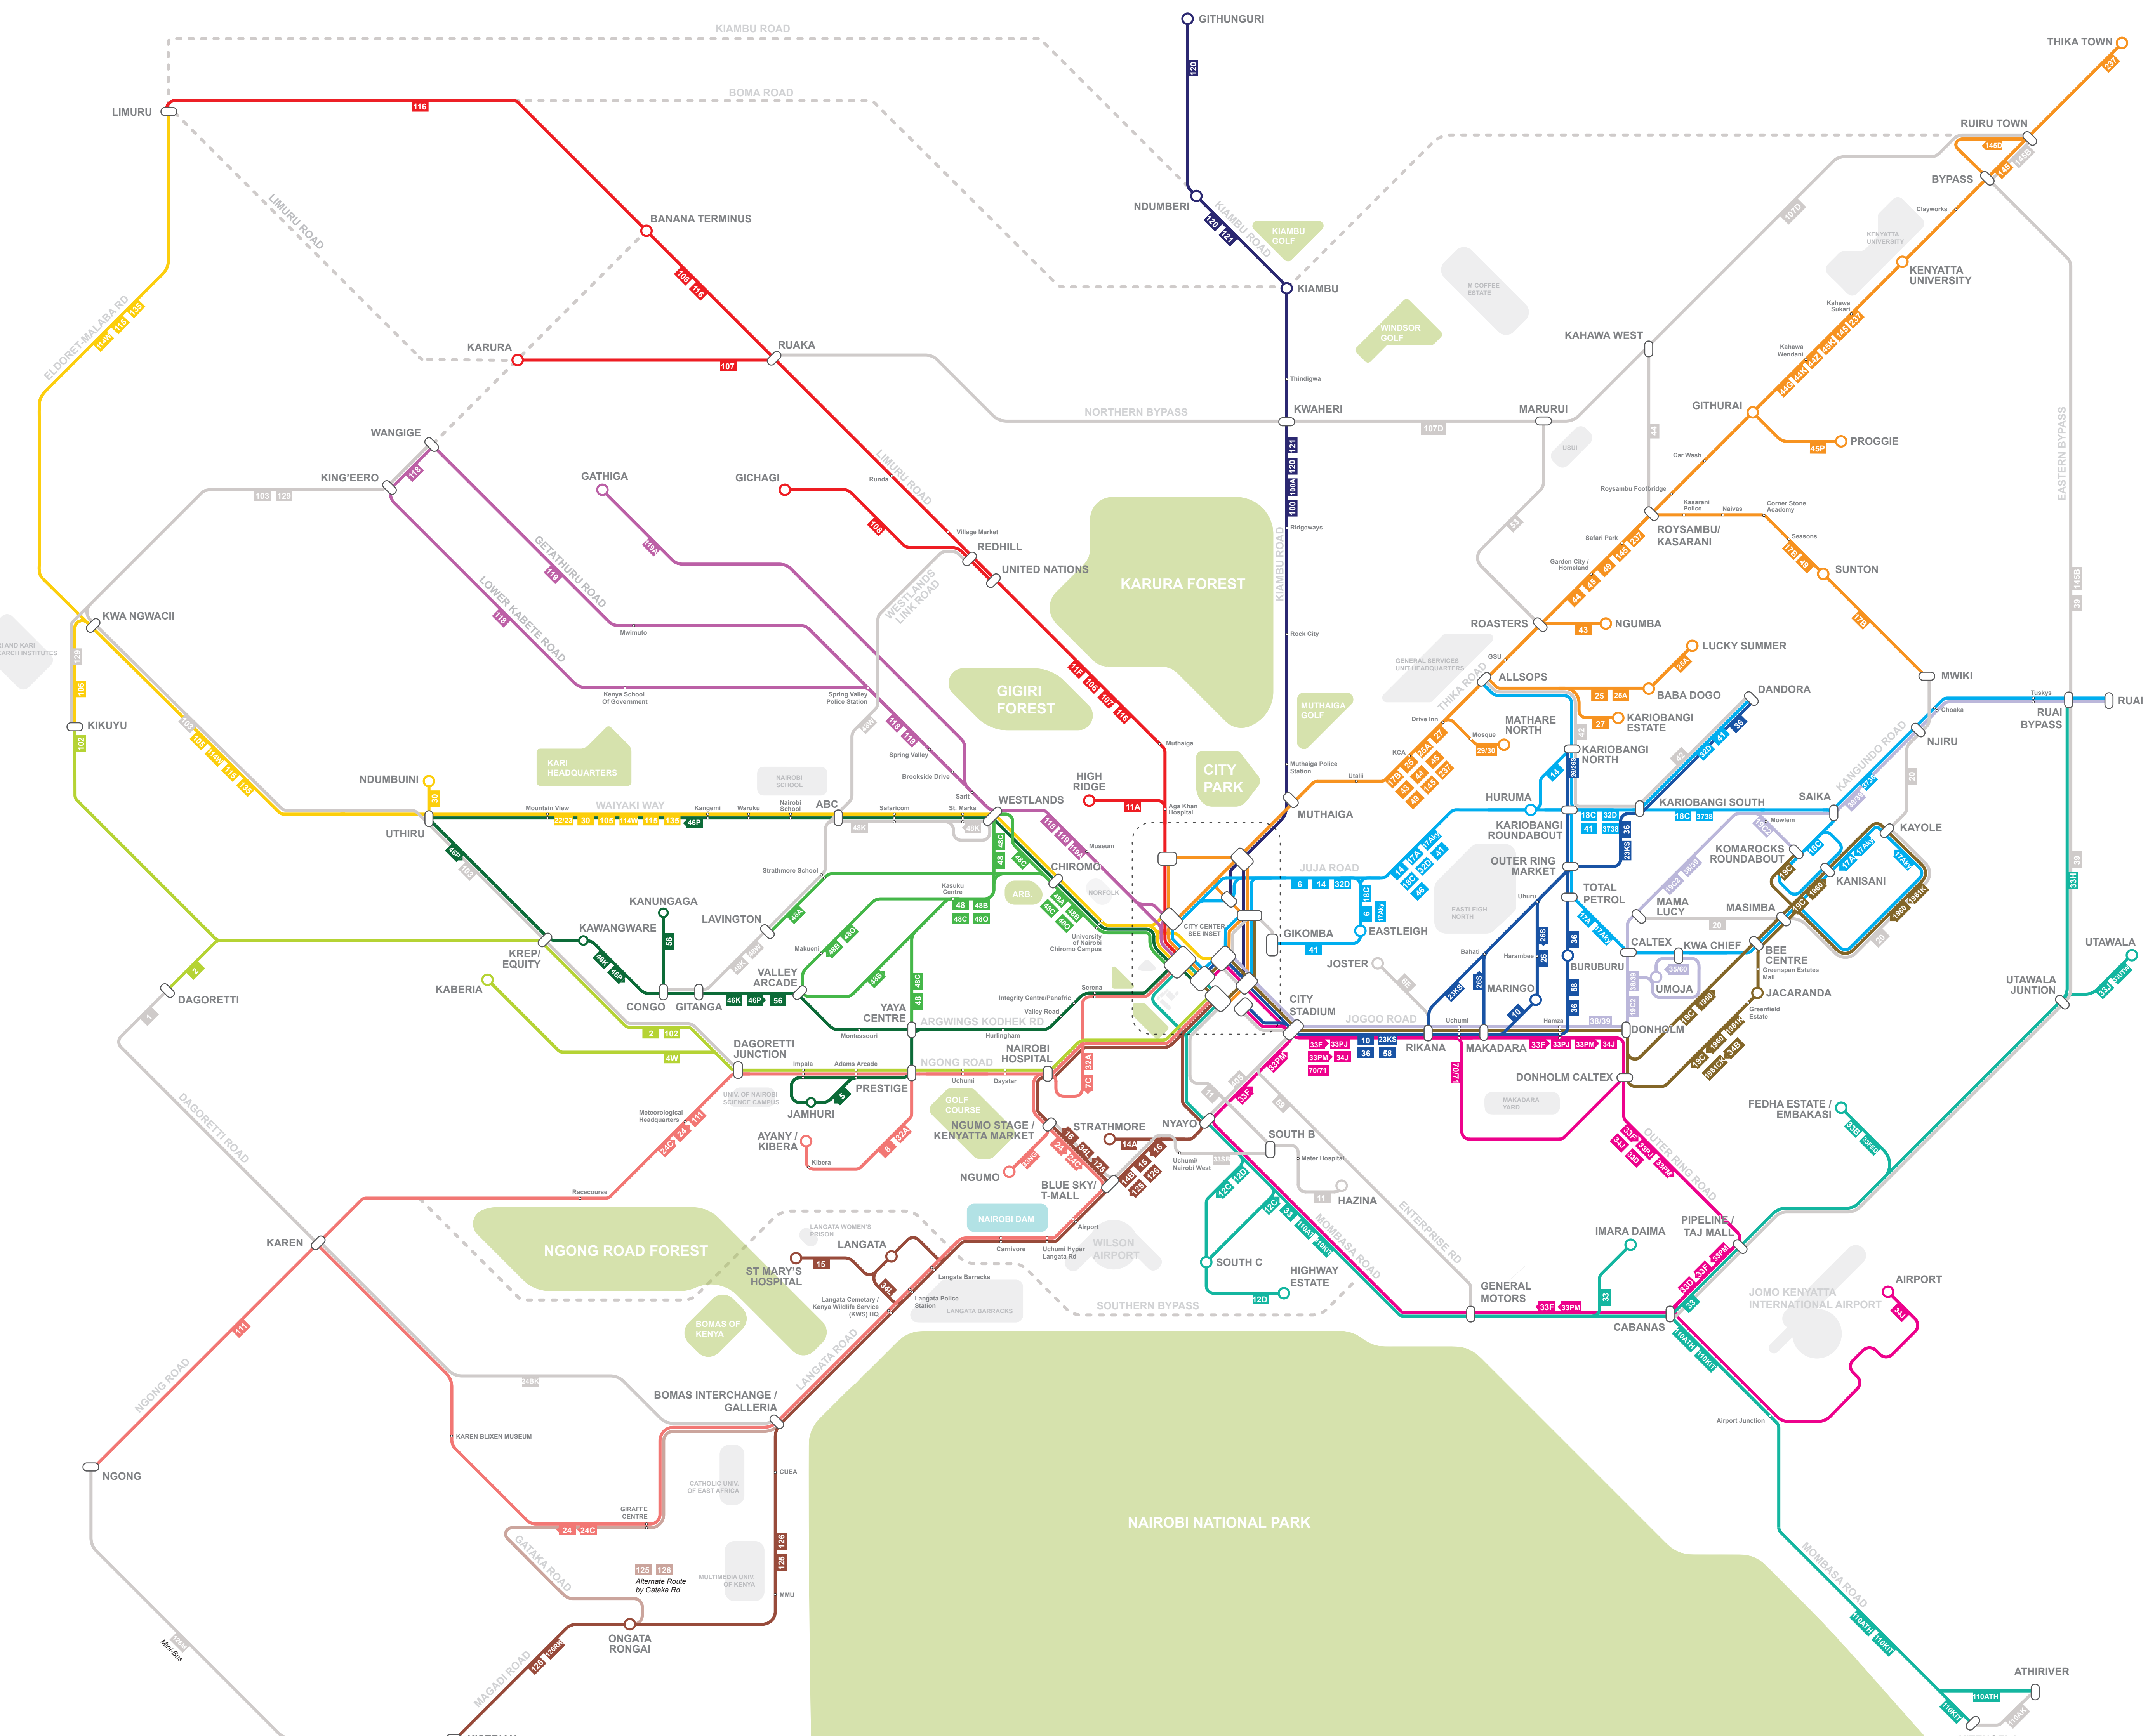

NAIROBI MATATU ROUTES

digitalmatatus