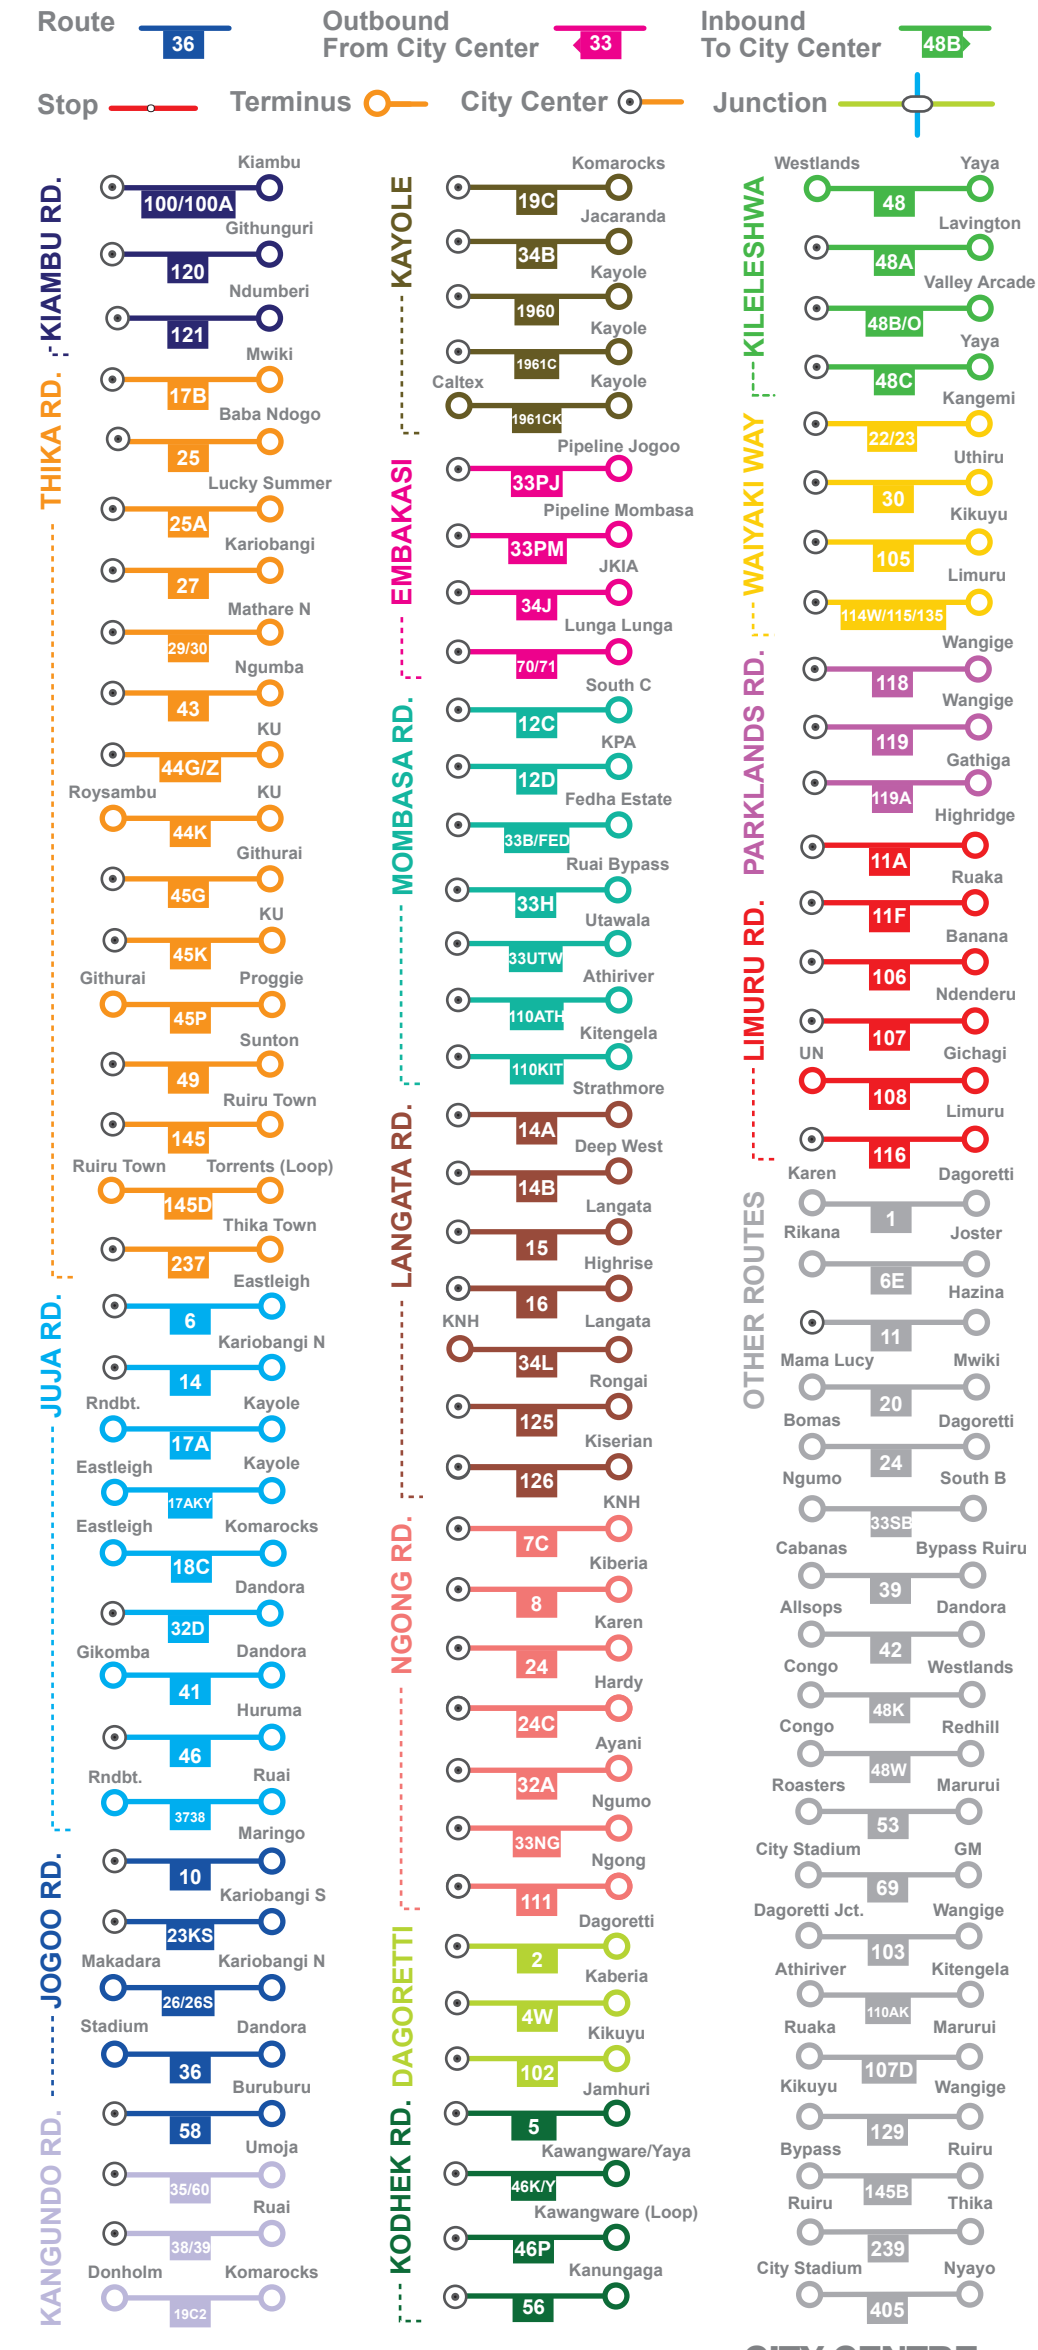

NAIROBI MATATU ROUTES

digitalmatatus