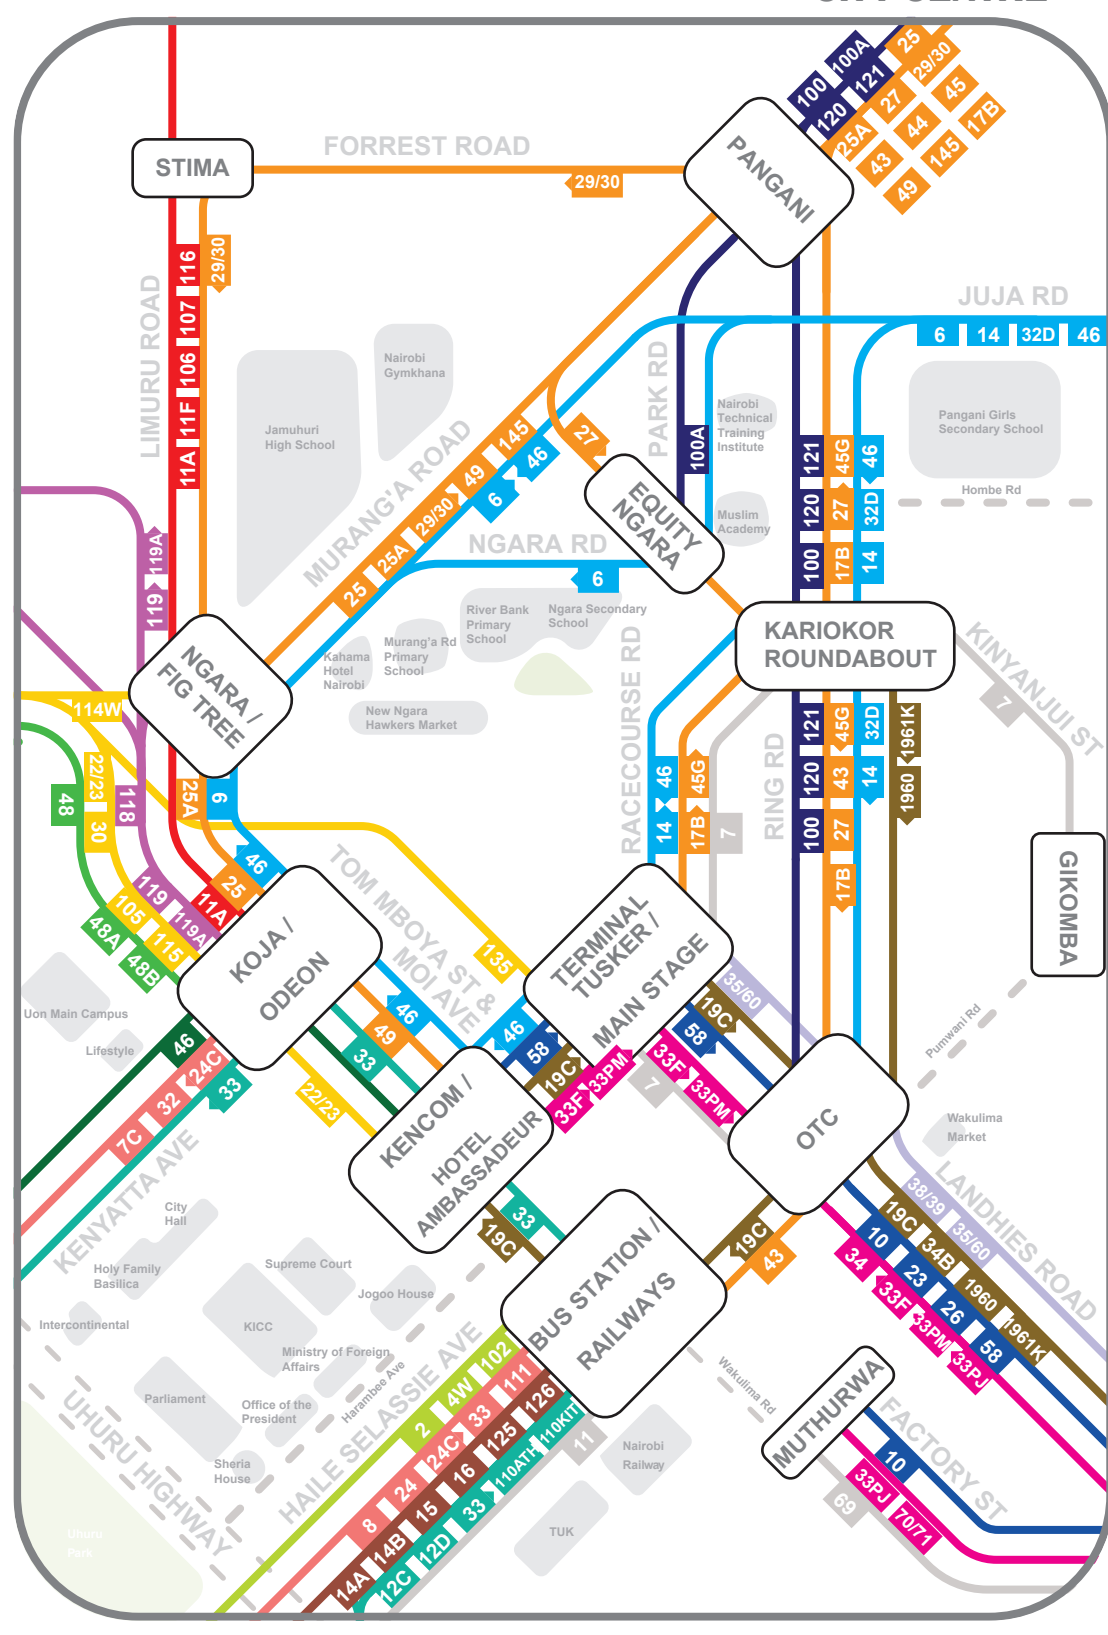

NAIROBI MATATU ROUTES

digitalmatatus